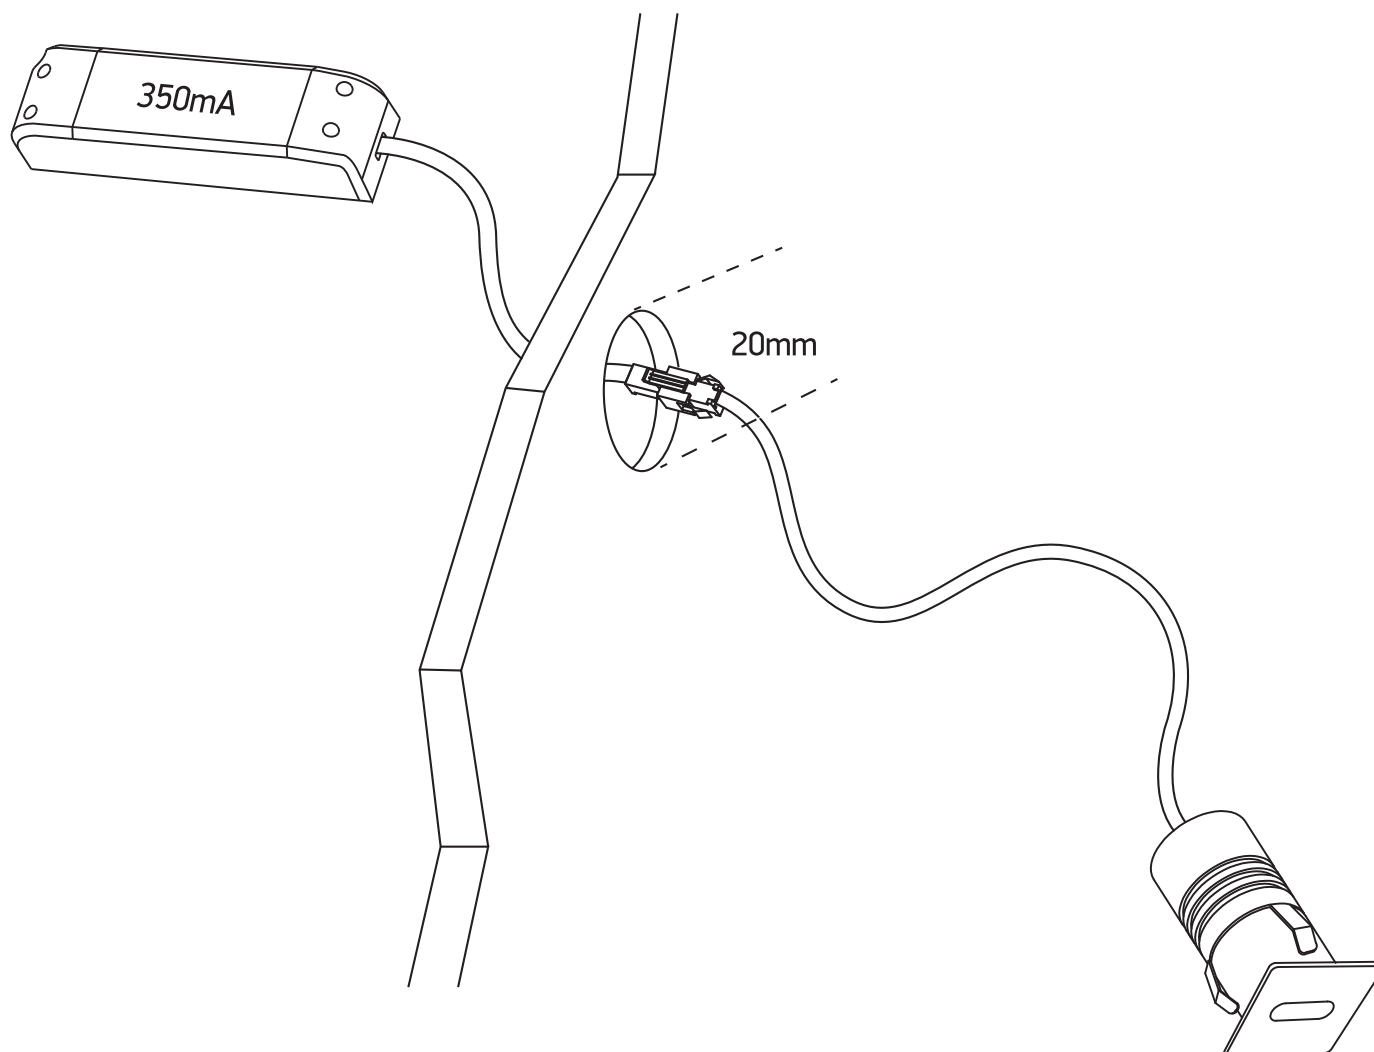

INSTALLATION MANUAL

68004B

ecolight

80
CRI

350mA | 1W | IP20 | Die cast
Requires 350mA driver.

one
LIGHT

Warnings:

1. Make sure that the product is installed properly before connecting to electricity.
2. Do not cover the fitting.
3. Maintenance and installation should only be carried out by a professional electrician.