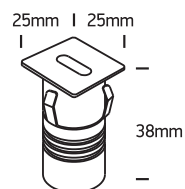

INSTALLATION MANUAL

68004B

ecolight

80
CRI

350mA | 1W | IP20 | Die cast
Requires 350mA driver.

one
LIGHT

Warnings:

1. Make sure that the product is installed properly before connecting to electricity.
2. Do not cover the fitting.
3. Maintenance and installation should only be carried out by a professional electrician.