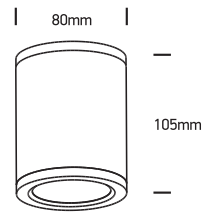

INSTALLATION MANUAL

67138C

ecolight

Ra>80

100-240V | 6W | IP54 | Die cast
Complete with driver.

one
LIGHT

Warnings:

1. Make sure that the product is installed properly before connecting to electricity.
2. Do not cover the fitting.
3. Maintenance and installation should only be carried out by a professional electrician.