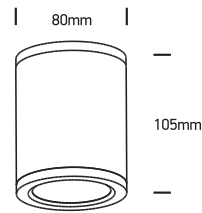

INSTALLATION MANUAL

67138C

ecolight

100-240V | 6W | IP54 | Die cast
Complete with driver.

one
LIGHT

Warnings:

1. Make sure that the product is installed properly before connecting to electricity.
2. Do not cover the fitting.
3. Maintenance and installation should only be carried out by a professional electrician.