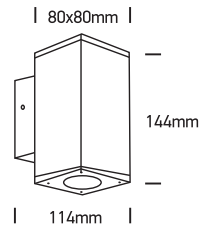

INSTALLATION MANUAL

67138A

ecolight

230V | 2x6W | IP54 | Die cast
Complete with driver.

**one**
LIGHT

Warnings:

1. Make sure that the product is installed properly before connecting to electricity.
2. Do not cover the fitting.
3. Maintenance and installation should only be carried out by a professional electrician.