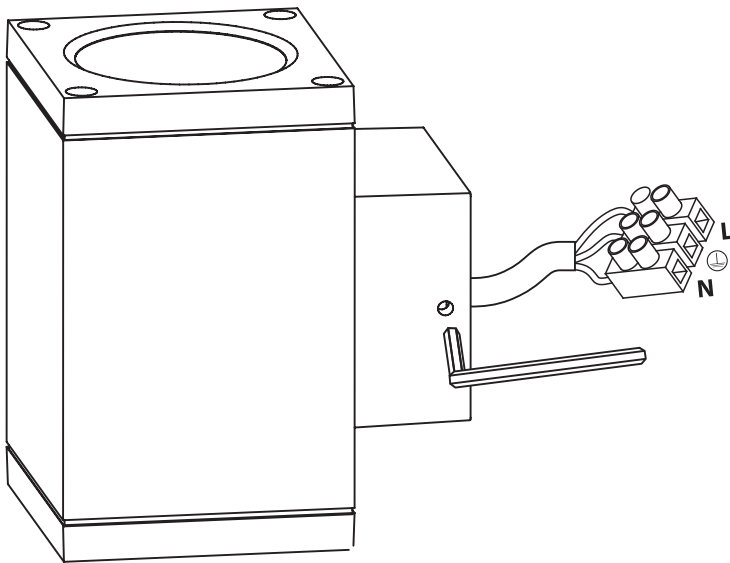

INSTALLATION MANUAL

67138A

ecolight

230V | 2x6W | IP54 | Die cast
Complete with driver.

**one**
LIGHT

Warnings:

1. Make sure that the product is installed properly before connecting to electricity.
2. Do not cover the fitting.
3. Maintenance and installation should only be carried out by a professional electrician.