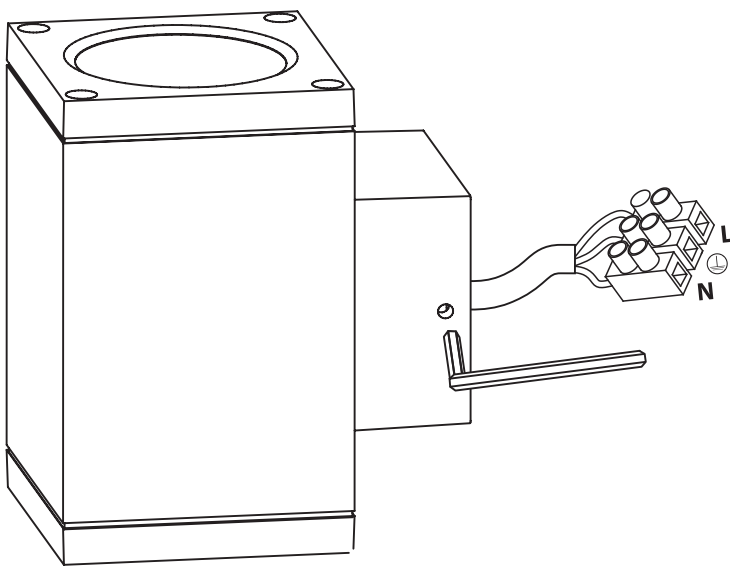

INSTALLATION MANUAL

67138A

ecolight

230V | 2x6W | IP54 | Die cast
Complete with driver.

one
LIGHT

Warnings:

1. Make sure that the product is installed properly before connecting to electricity.
2. Do not cover the fitting.
3. Maintenance and installation should only be carried out by a professional electrician.