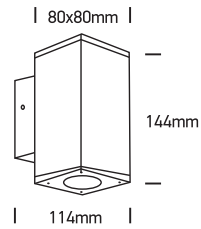

INSTALLATION MANUAL

67138A

ecolight

230V | 2x6W | IP54 | Die cast
Complete with driver.

one
LIGHT

Warnings:

1. Make sure that the product is installed properly before connecting to electricity.
2. Do not cover the fitting.
3. Maintenance and installation should only be carried out by a professional electrician.