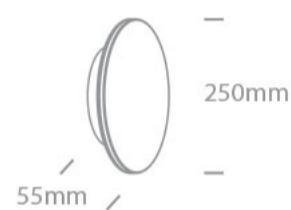

Dimensions

Physical Specification

Item Group	13 Wall & Ceiling LED
Family	The Backlight Range
Order Code	67532/W/W
Colour	White
Material	Aluminium
Diffuser Material	PC
Shape	Circular
Height	55mm
Diameter	250mm
Surface Wall	Yes
Indoor	Yes
Outdoor	Yes