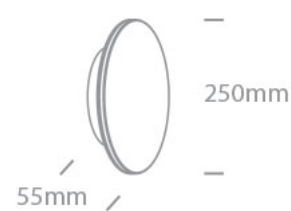

Dimensions

Physical Specification

Item Group	13 Wall & Ceiling LED
Family	The Backlight Range
Order Code	67532/B/W
Colour	Black
Material	Aluminium
Diffuser Material	PC
Shape	Circular
Height	55mm
Diameter	250mm
Surface Wall	Yes
Indoor	Yes
Outdoor	Yes