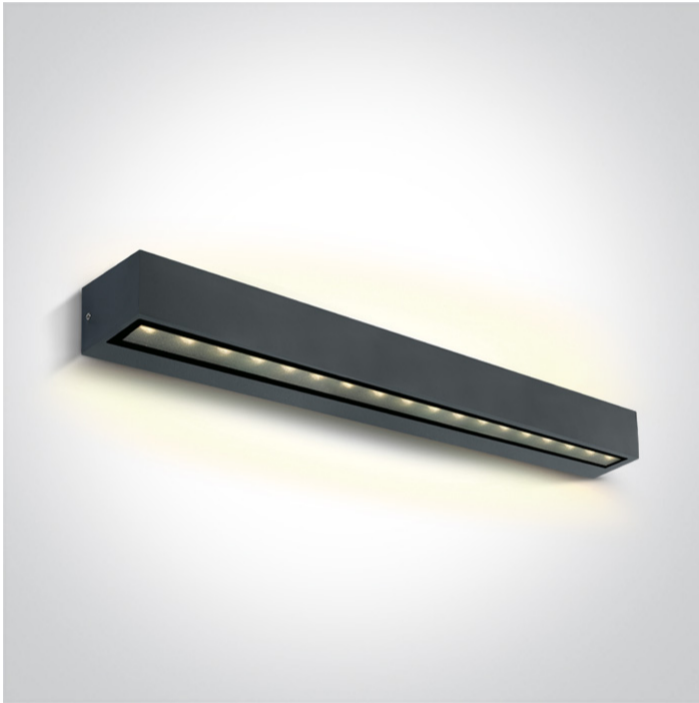

New 2023 Edition 2&gt;Wall &amp; Ceiling LED

67526B3/AN/W

2x13W Wall light, IP65.

Complete with 700mA driver.

Complies with standard EN60598-1 and any other specific standards.

## Physical Specification

Item Group	New 2023 Edition 2
Family	Wall & Ceiling LED
Order Code	67526B3/AN/W
Colour	Anthracite
Material	Die Cast
Shape	Rectangular
Length	500mm
Width	76mm
Height	66mm
Surface Wall	Yes
Indoor	Yes
Outdoor	Yes