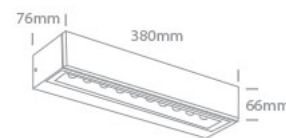

New 2023 Edition 2>Wall & Ceiling LED

67526B2/W/W

2x10W Wall light, IP65.

Complete with 500mA driver.

Complies with standard EN60598-1 and any other specific standards.

Downloads

Dimensions

Physical Specification

Item Group	New 2023 Edition 2
Family	Wall & Ceiling LED
Order Code	67526B2/W/W
Colour	White
Material	Die Cast
Shape	Rectangular
Length	380mm
Width	76mm
Height	66mm
Surface Wall	Yes
Indoor	Yes
Outdoor	Yes