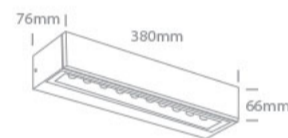

Dimensions

Physical Specification

Item Group	New 2023 Edition 2
Family	Wall & Ceiling LED
Order Code	67526A2/W/W
Colour	White
Material	Die Cast
Shape	Rectangular
Length	380mm
Width	76mm
Height	66mm
Surface Wall	Yes
Indoor	Yes
Outdoor	Yes