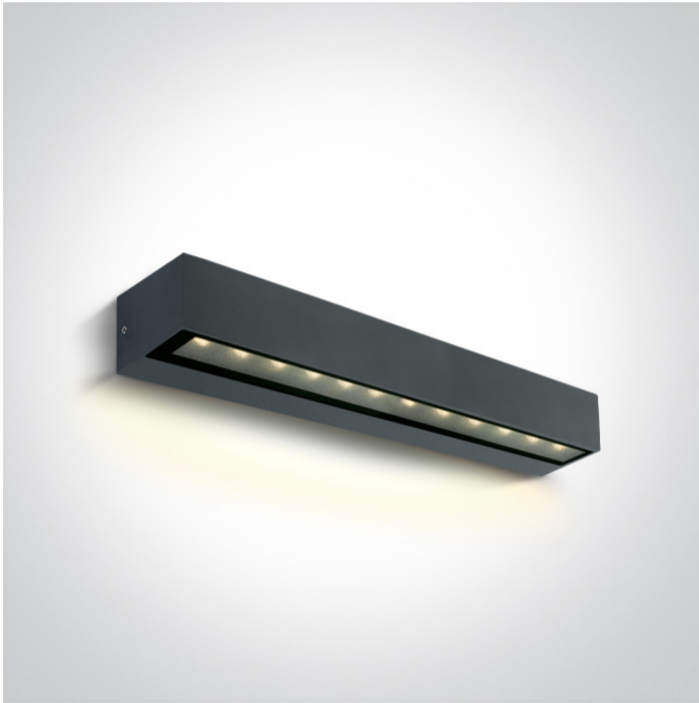

New 2023 Edition 2>Wall & Ceiling LED

67526A2/AN/W

9W Wall light, IP65.

Complete with 500mA driver.

Complies with standard EN60598-1 and any other specific standards.

Downloads

Dimensions

Physical Specification

Item Group	New 2023 Edition 2
Family	Wall & Ceiling LED
Order Code	67526A2/AN/W
Colour	Anthracite
Material	Die Cast
Shape	Rectangular
Length	380mm
Width	76mm
Height	66mm
Surface Wall	Yes
Indoor	Yes
Outdoor	Yes

Adjustable

No

Завантажено з mamadecor.ua

IK Rating

7

Electrical Characteristics

Gear

Built In