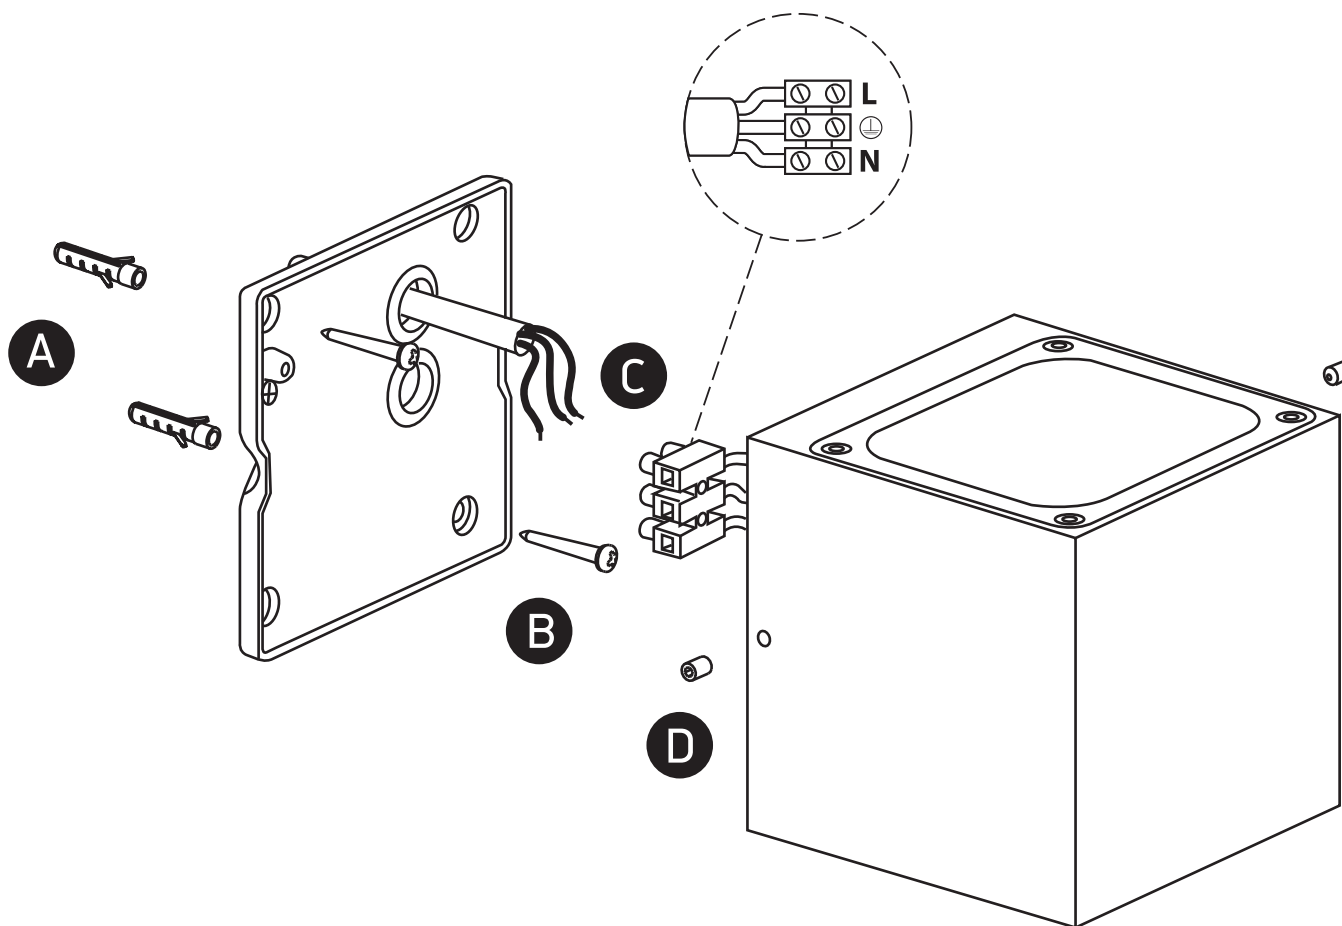

INSTALLATION MANUAL

67524B

ecolight

230V | COB LED | 2x6W | IP65 | Die cast

Complete with 500mA driver.

80 CRI

one
LIGHT

Warnings:

1. Make sure that the product is installed properly before connecting to electricity.
2. Do not cover the fitting.
3. Maintenance and installation should only be carried out by a professional electrician.