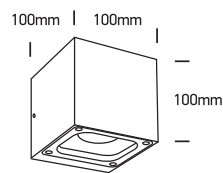

INSTALLATION MANUAL

67524B

ecolight

230V | COB LED | 2x6W | IP65 | Die cast

Complete with 500mA driver.

80 CRI

one
LIGHT

Warnings: