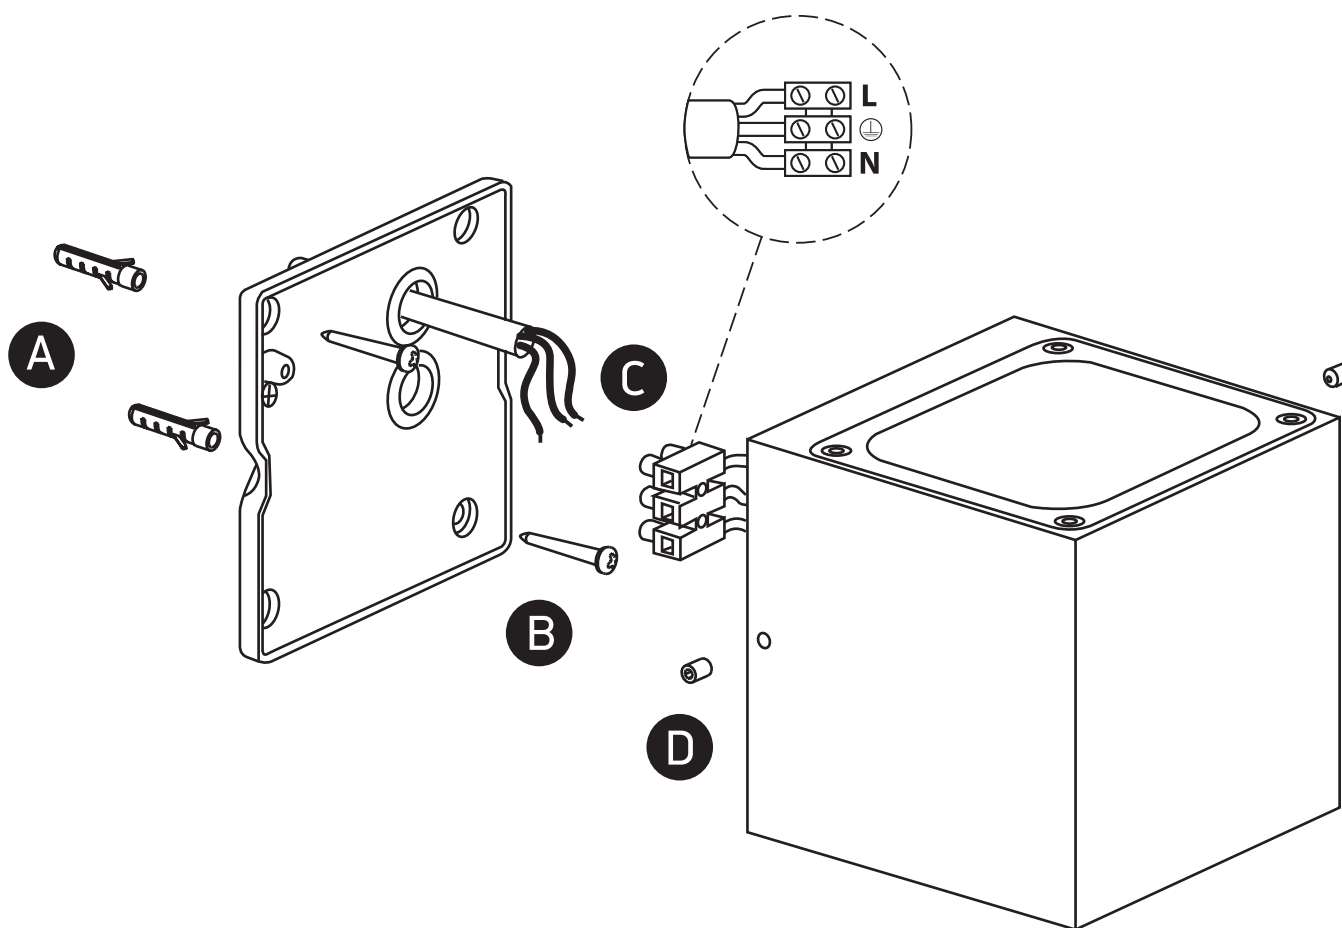

INSTALLATION MANUAL

67524B

ecolight

230V | COB LED | 2x6W | IP65 | Die cast

Complete with 500mA driver.

80 CRI

Warnings:

1. Make sure that the product is installed properly before connecting to electricity.
2. Do not cover the fitting.
3. Maintenance and installation should only be carried out by a professional electrician.