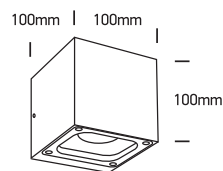

INSTALLATION MANUAL

67524B

ecolight

230V | COB LED | 2x6W | IP65 | Die cast

Complete with 500mA driver.

80 CRI

Warnings:

1. Make sure that the product is installed properly before connecting to electricity.
2. Do not cover the fitting.
3. Maintenance and installation should only be carried out by a professional electrician.