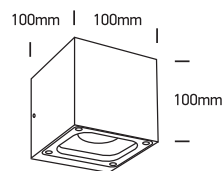

INSTALLATION MANUAL

67524A

ecolight

230V | COB LED | 6W | IP65 | Die cast

Complete with 500mA driver.

80 CRI

one
LIGHT

Warnings: