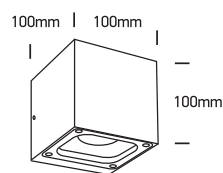

INSTALLATION MANUAL

67524A

ecolight

230V | COB LED | 6W | IP65 | Die cast

Complete with 500mA driver.

80 CRI

one
LIGHT

Warnings: