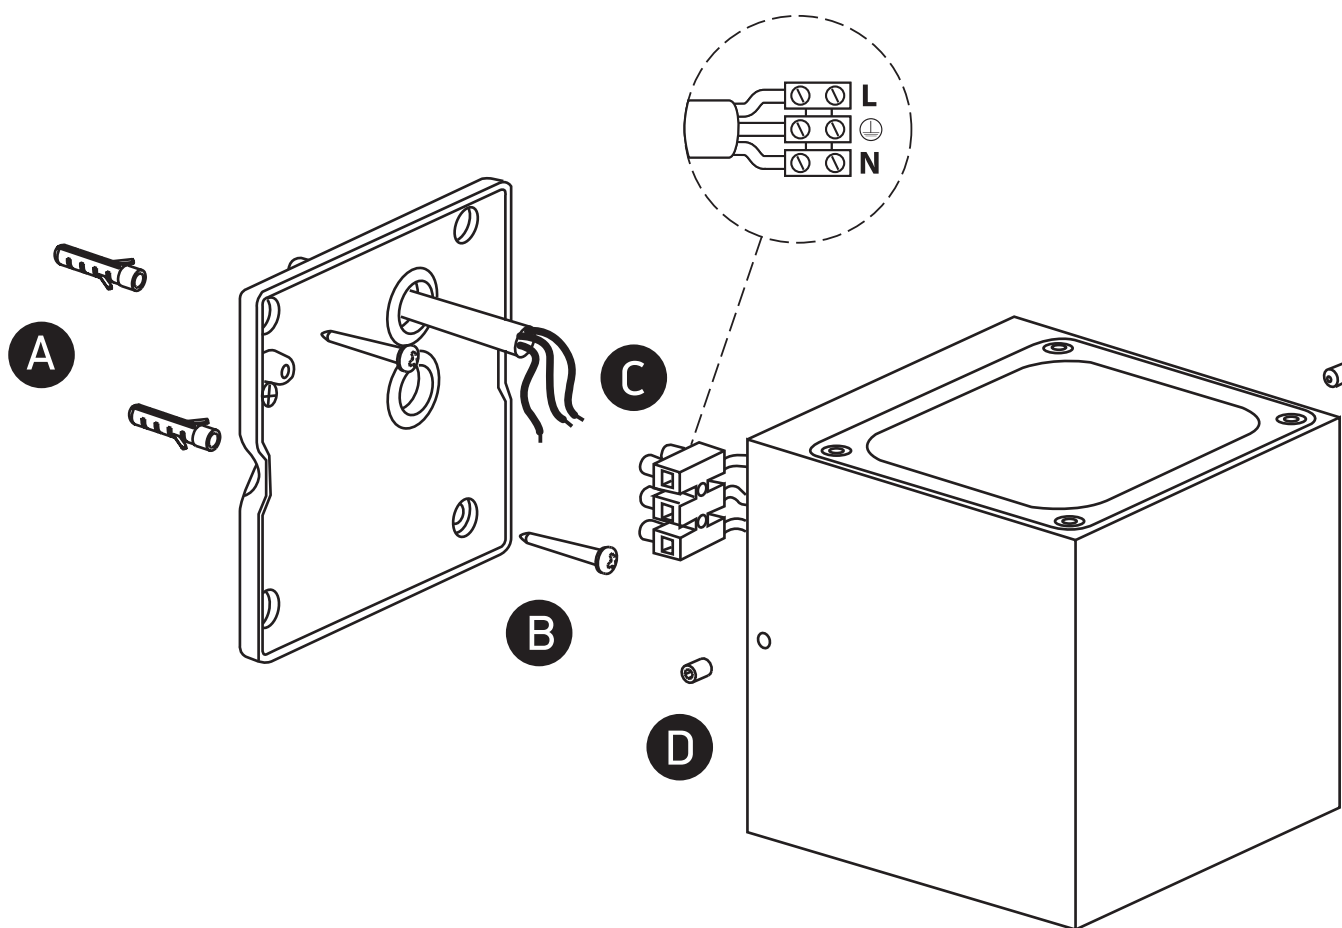

INSTALLATION MANUAL

67524A

ecolight

230V | COB LED | 6W | IP65 | Die cast

Complete with 500mA driver.

80 CRI

one
LIGHT

Warnings:

1. Make sure that the product is installed properly before connecting to electricity.
2. Do not cover the fitting.
3. Maintenance and installation should only be carried out by a professional electrician.