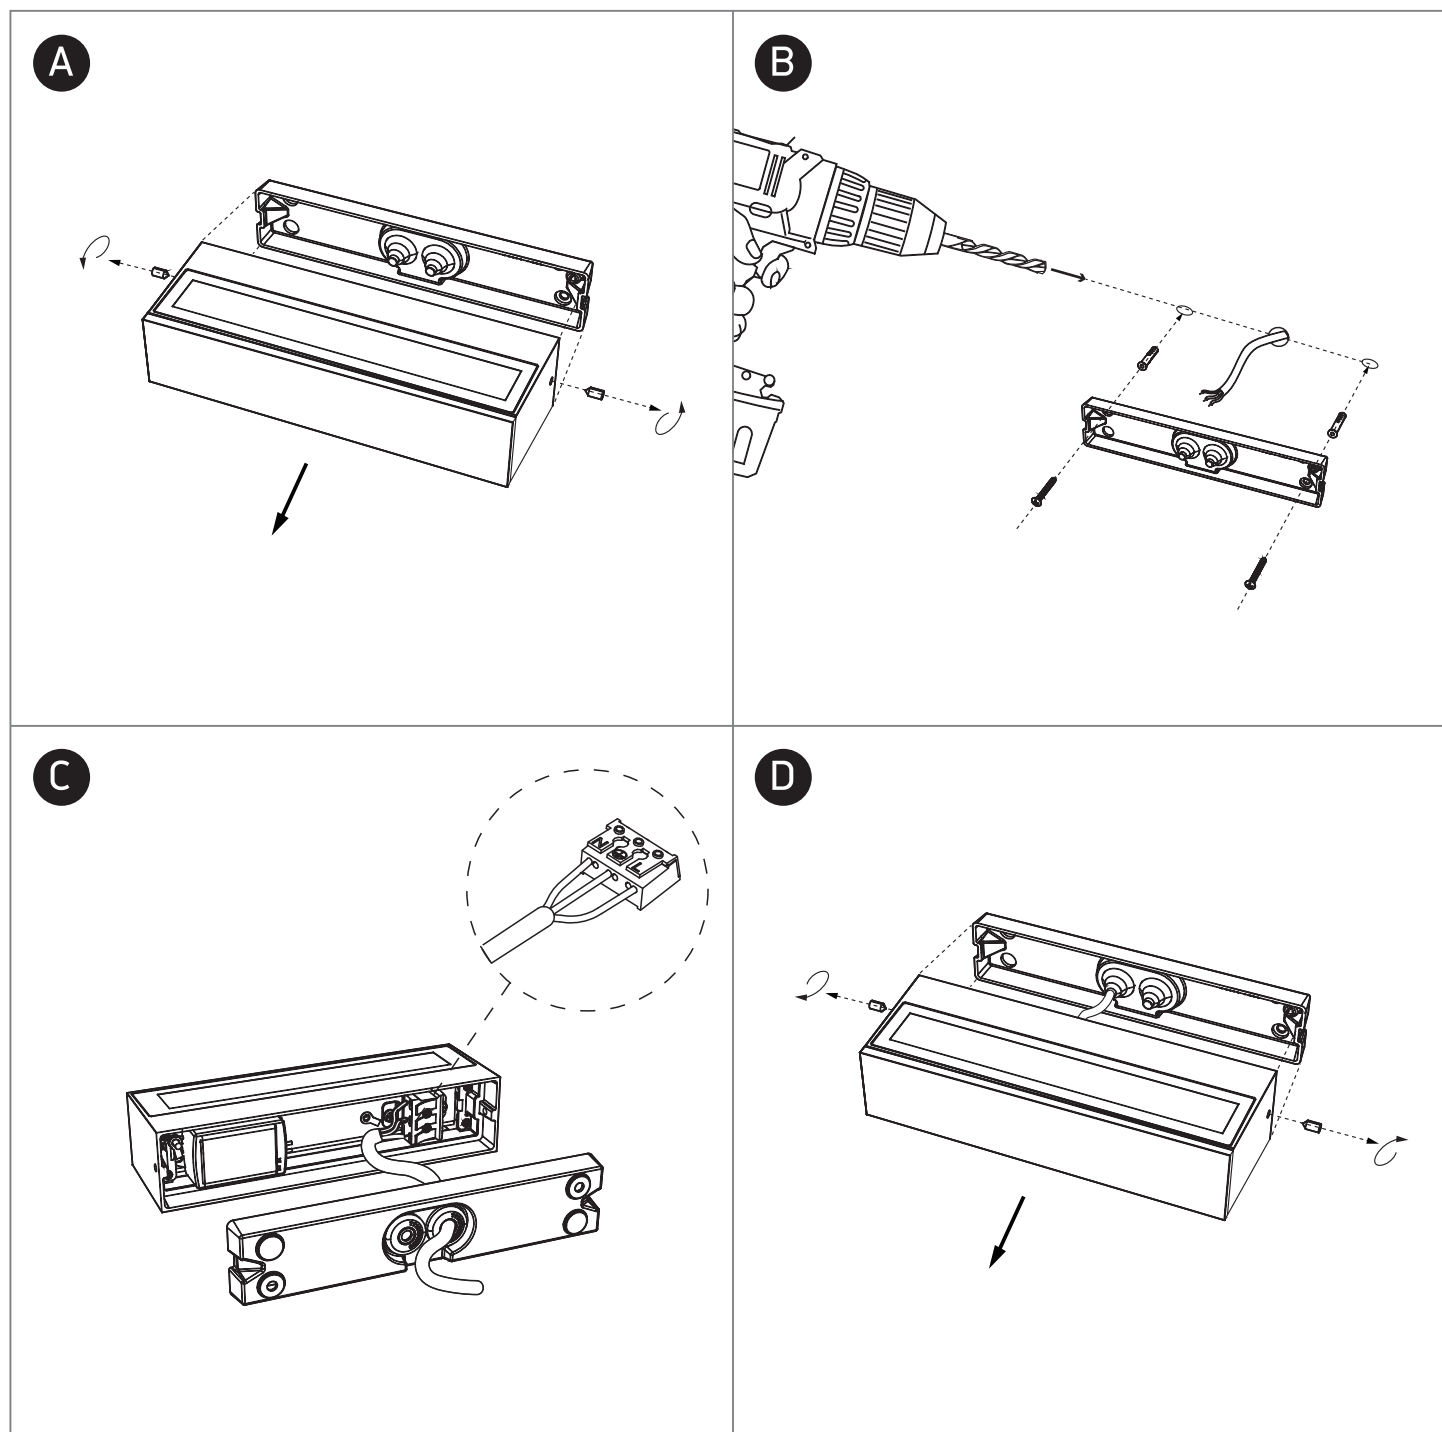

INSTALLATION MANUAL

67522B

ecolight

IK⁰⁷

CE

RoHS

100-240V | SMD3030 | 2x6,5W | IP65 | Die cast + wood

Complete with 300mA driver.

80
CRI

one
LIGHT

Warnings:

1. Make sure that the product is installed properly before connecting to electricity.
2. Do not cover the fitting.
3. Maintenance and installation should only be carried out by a professional electrician.