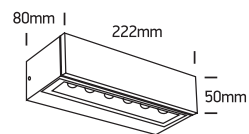

INSTALLATION MANUAL

67522B

ecolight

IK⁰⁷

CE

RoHS

100-240V | SMD3030 | 2x6,5W | IP65 | Die cast + wood

Complete with 300mA driver.