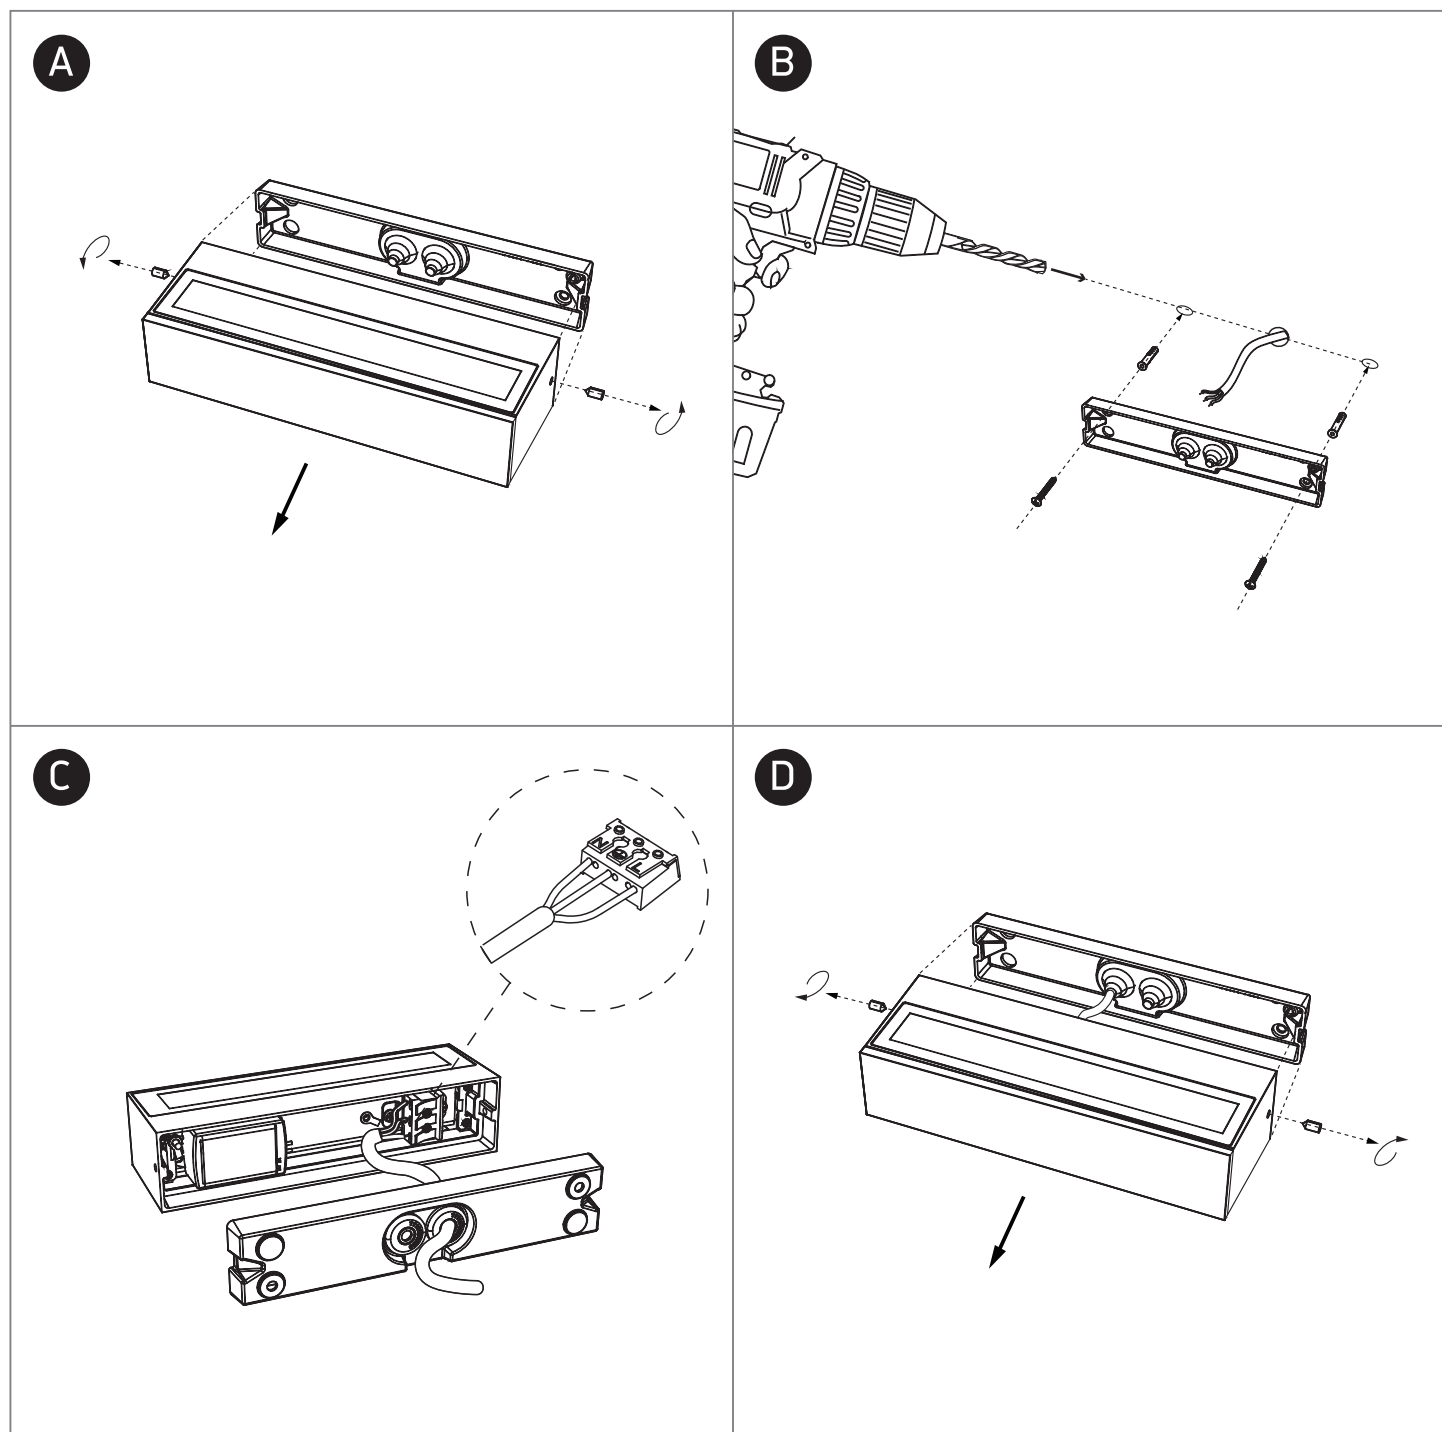

INSTALLATION MANUAL

67522A

ecolight

IK⁰⁷

CE

RoHS

100-240V | SMD3030 | 8W | IP65 | Die cast + wood

Complete with 350mA driver.

80
CRI

one
LIGHT

Warnings:

1. Make sure that the product is installed properly before connecting to electricity.
2. Do not cover the fitting.
3. Maintenance and installation should only be carried out by a professional electrician.