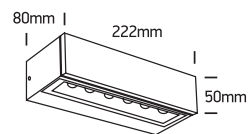

INSTALLATION MANUAL

67522A

ecolight

IK⁰⁷

CE

RoHS

100-240V | SMD3030 | 8W | IP65 | Die cast + wood

Complete with 350mA driver.