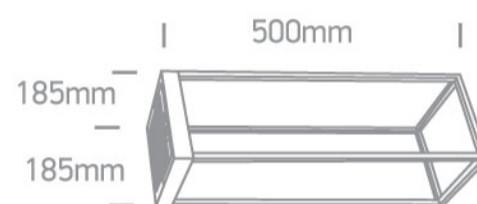

20 hours operation at 50% intensity.

Complete with 2x2200mAh lithium battery.

Complies with standard EN60598-1 and any other specific standards.

Downloads

Dimensions

Related items

050250/B

Physical Specification

Material

Die Cast

Shape	Rectangular
Length	185mm
Width	185mm
Height	500mm
Surface Wall	Yes
Surface Floor/Ground	Yes
Outdoor	Yes
Adjustable	No
IK Rating	6

Electrical Characteristics

Gear	Built In
Fitting + Driver	
Power(Watts)	2,2W
IP Rating	IP65
Light Source	LED built in
F Mark	
Fitting	
Input Type	Constant Current
Power(Watts)	2,2W
IP Rating	IP65
Light Source	LED built in
LED Type	SMD 2835
LED Brand	Osram
Gear	
IP Rating	IP65
Battery Capacity	2x2200mAh
Battery Voltage	3,7V