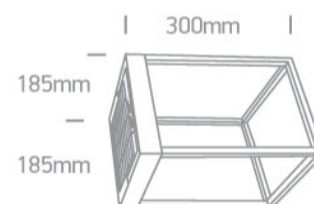

20 hours operation at 50% intensity.

Complete with 2x2200mAh lithium battery.

Complies with standard EN60598-1 and any other specific standards.

Downloads

Dimensions

Related items

050250/B

Physical Specification

Material

Die Cast

Shape	Rectangular
Length	185mm
Width	185mm
Height	300mm
Surface Wall	Yes
Surface Floor/Ground	Yes
Outdoor	Yes
Adjustable	No
IK Rating	6

Electrical Characteristics

Gear	Built In
Fitting + Driver	
Power(Watts)	2,2W
IP Rating	IP65
Light Source	LED built in
F Mark	
Fitting	
Input Type	Constant Current
Power(Watts)	2,2W
IP Rating	IP65
Light Source	LED built in
LED Type	SMD 2835
LED Brand	Osram
Gear	
IP Rating	IP65
Battery Capacity	2x2200mAh
Battery Voltage	3,7V