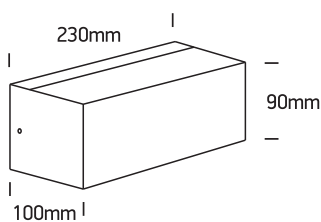

INSTALLATION MANUAL

67518

100-240V | E27 | 12W | IP65 | ABS + PC

Warnings:

1. Make sure that the product is installed properly before connecting to electricity.
2. Do not cover the fitting.
3. Maintenance and installation should only be carried out by a professional electrician.