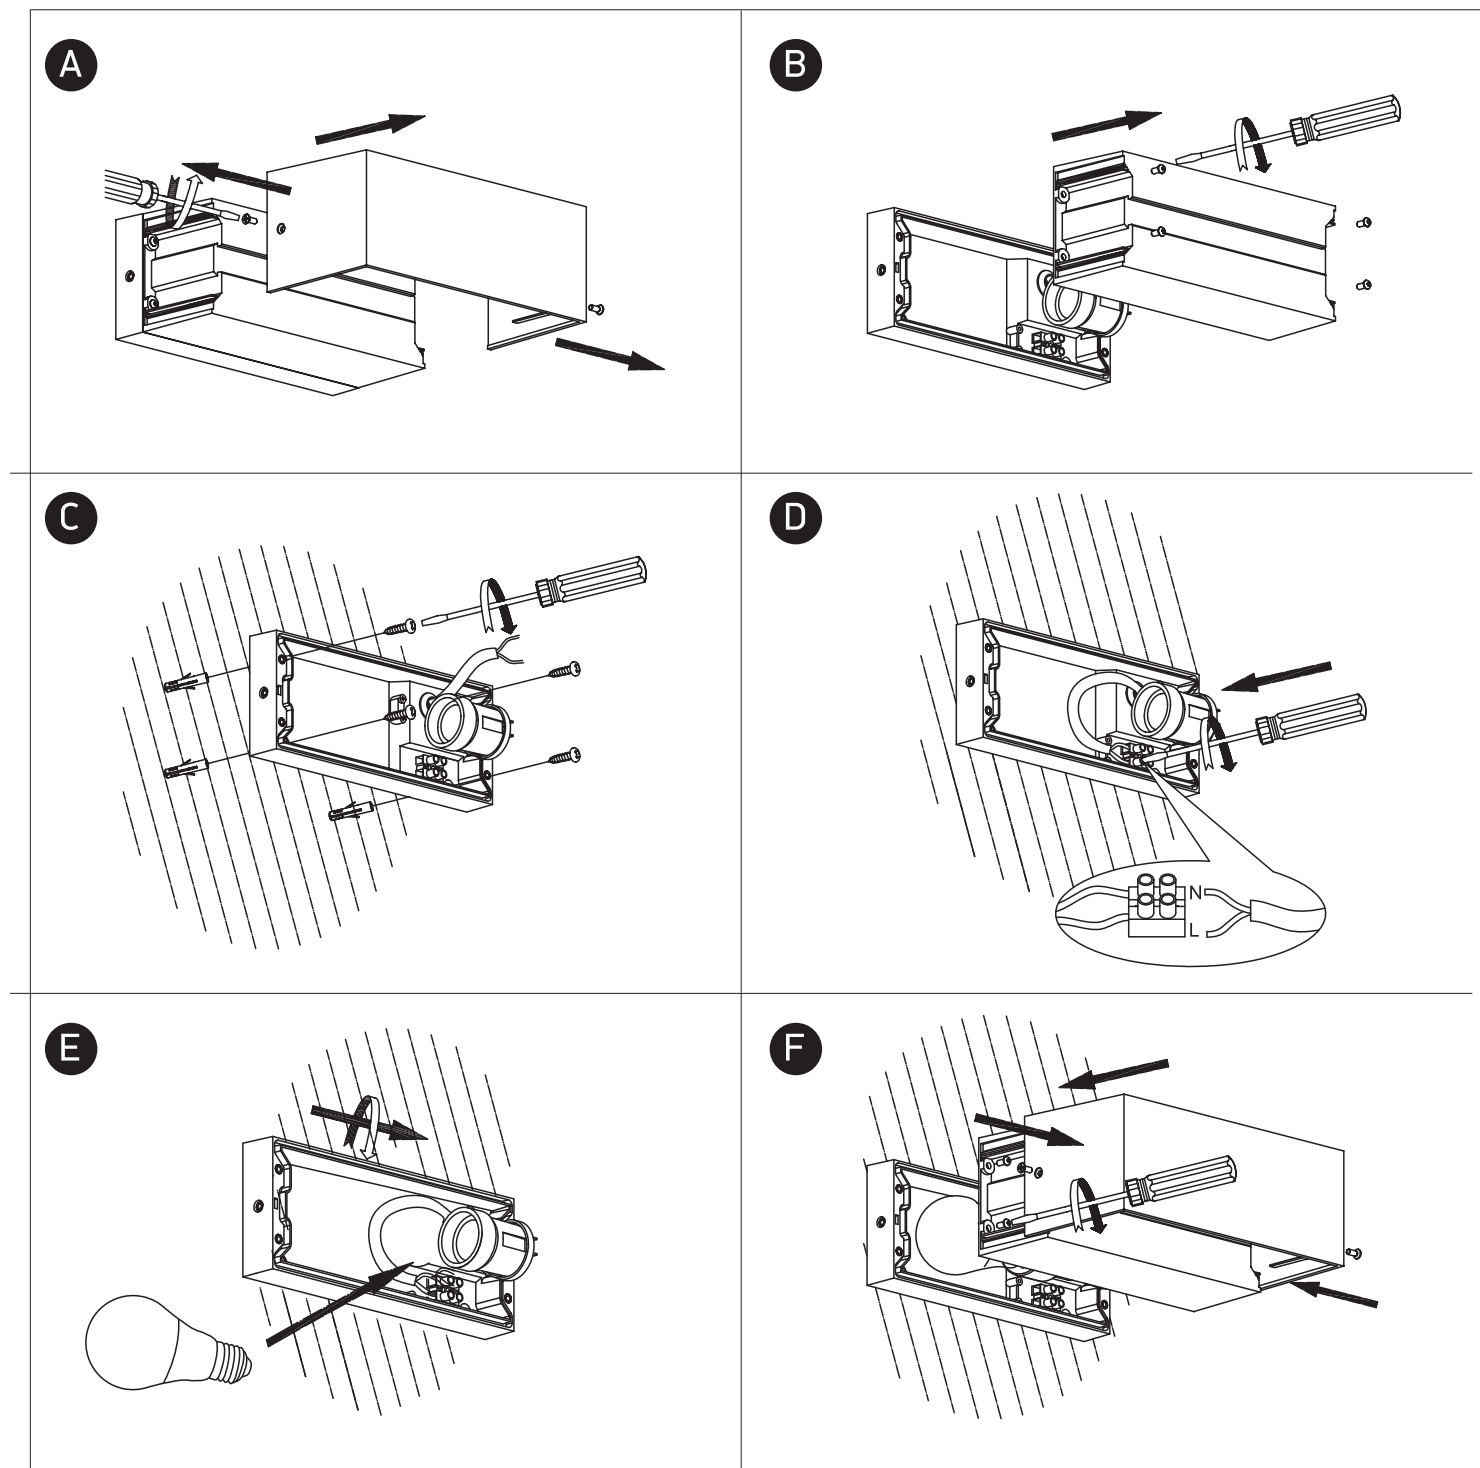

INSTALLATION MANUAL

67518

100-240V | E27 | 12W | IP65 | ABS + PC

Warnings:

1. Make sure that the product is installed properly before connecting to electricity.
2. Do not cover the fitting.
3. Maintenance and installation should only be carried out by a professional electrician.