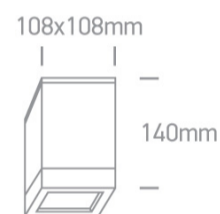

12 Wall &amp; Ceiling&gt;PAR30 Outdoor Cubes Die cast

67132D/W

75W PAR30 E27 Die Cast, PAR30 Outdoor Cubes.

Complies with standard EN60598-1 and any other specific standards

## Dimensions

## Physical Specification

Item Group	12 Wall & Ceiling
Family	PAR30 Outdoor Cubes Die cast
Order Code	67132D/W
Colour	White
Material	Die Cast
Shape	Circular
Height	255mm
Diameter	108mm
Surface Ceiling	Yes
Indoor	Yes
Outdoor	Yes
Adjustable	No