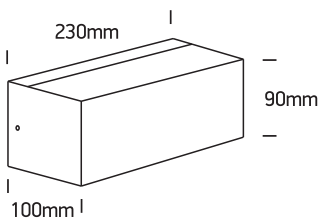

INSTALLATION MANUAL

67518

100-240V | E27 | 12W | IP65 | ABS + PC

Warnings:

1. Make sure that the product is installed properly before connecting to electricity.
2. Do not cover the fitting.
3. Maintenance and installation should only be carried out by a professional electrician.