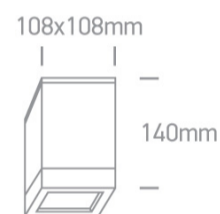

12 Wall & Ceiling>PAR30 Outdoor Cubes Die cast

67132D/G

75W PAR30 E27 Die Cast, PAR30 Outdoor Cubes.

Complies with standard EN60598-1 and any other specific standards

Downloads

Dimensions

Physical Specification

Item Group	12 Wall & Ceiling
Family	PAR30 Outdoor Cubes Die cast
Order Code	67132D/G
Colour	Grey
Material	Die Cast
Shape	Circular
Surface Ceiling	Yes
Indoor	Yes
Outdoor	Yes
Adjustable	No

Electrical Characteristics

Illumination Diagram

Packing Info

Box Weight	0.883kg
Pcs/Carton	18
Barcode	5291889008323
HS Code	9405409900

Warranty

3 Years

Weee Directive

Yes

switch to
one light!