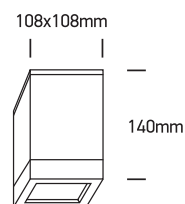

INSTALLATION MANUAL

67132D

100-240V | PAR30 | E27 | 75W | IP54 | Die cast

Warnings:

1. Make sure that the product is installed properly before connecting to electricity.
2. Do not cover the fitting.
3. Maintenance and installation should only be carried out by a professional electrician.