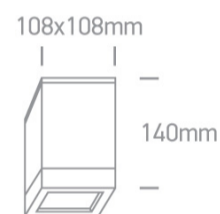

12 Wall &amp; Ceiling&gt;PAR30 Outdoor Cubes Die cast

67132D/B

75W PAR30 E27 Die Cast, PAR30 Outdoor Cubes.

Complies with standard EN60598-1 and any other specific standards

## Dimensions

## Physical Specification

Item Group	12 Wall & Ceiling
Family	PAR30 Outdoor Cubes Die cast
Order Code	67132D/B
Colour	Black
Material	Die Cast
Shape	Circular
Surface Ceiling	Yes
Indoor	Yes
Outdoor	Yes
Adjustable	No