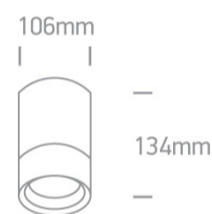

12 Wall & Ceiling>PAR30 Outdoor Cylinders

67132C/W

20W PAR30 E27 Die Cast, PAR30 Outdoor Cylinders.

Complies with standard EN60598-1 and any other specific standards

Downloads

Dimensions

Physical Specification

Item Group	12 Wall & Ceiling
Family	PAR30 Outdoor Cylinders
Order Code	67132C/W
Colour	White
Material	Die Cast
Shape	Circular
Height	134
Diameter	106
Surface Ceiling	Yes
Indoor	Yes
Outdoor	Yes
Adjustable	No

Illumination Data

Illumination Diagram

Packing Info

Box Weight	0.733kg
Pcs/Carton	18
Barcode	5291889008316
HS Code	9405413990

Certification & Warranty

switch to
one light!

one
LIGHT