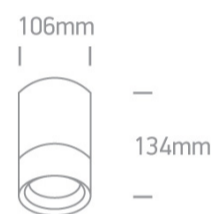

12 Wall & Ceiling>PAR30 Outdoor Cylinders

67132C/G

20W PAR30 E27 Die Cast, PAR30 Outdoor Cylinders.

Complies with standard EN60598-1 and any other specific standards

Downloads

Dimensions

Physical Specification

Item Group	12 Wall & Ceiling
Family	PAR30 Outdoor Cylinders
Order Code	67132C/G
Colour	Grey
Material	Die Cast
Shape	Circular
Height	134
Diameter	106
Surface Ceiling	Yes
Indoor	Yes
Outdoor	Yes
Adjustable	No

Illumination Data

Illumination Diagram

Packing Info

Box Weight	0.733kg
Pcs/Carton	18
Barcode	5291889008309
HS Code	9405413990

Certification & Warranty

switch to
one light!

one
LIGHT