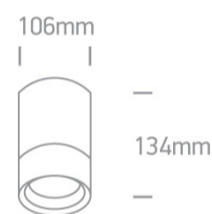

12 Wall &amp; Ceiling&gt;PAR30 Outdoor Cylinders

67132C/BR

20W PAR30 E27 Die Cast, PAR30 Outdoor Cylinders.

Complies with standard EN60598-1 and any other specific standards

## Dimensions

## Physical Specification

Item Group	12 Wall & Ceiling
Family	PAR30 Outdoor Cylinders
Order Code	67132C/BR
Colour	Rust Brown
Material	Die Cast
Shape	Circular
Height	134
Diameter	106
Surface Ceiling	Yes
Indoor	Yes
Outdoor	Yes
Adjustable	No