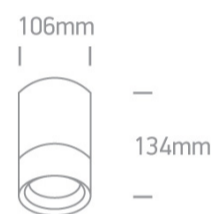

12 Wall & Ceiling>PAR30 Outdoor Cylinders

67132C/B

20W PAR30 E27 Die Cast, PAR30 Outdoor Cylinders.

Complies with standard EN60598-1 and any other specific standards

Downloads

Dimensions

Physical Specification

Item Group	12 Wall & Ceiling
Family	PAR30 Outdoor Cylinders
Order Code	67132C/B
Colour	Black
Material	Die Cast
Shape	Circular
Height	134
Diameter	106
Surface Ceiling	Yes
Indoor	Yes
Outdoor	Yes
Adjustable	No

Illumination Data

Illumination Diagram

Packing Info

Box Weight	0.733kg
Pcs/Carton	18
Barcode	5291889057550
HS Code	9405413990

Certification & Warranty

switch to
one light!

one
LIGHT