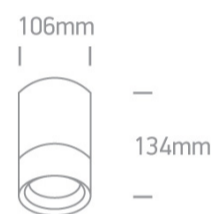

12 Wall & Ceiling>PAR30 Outdoor Cylinders

67132C/AN

20W PAR30 E27 Die Cast, PAR30 Outdoor Cylinders.

Complies with standard EN60598-1 and any other specific standards

Downloads

Dimensions

Physical Specification

Item Group	12 Wall & Ceiling
Family	PAR30 Outdoor Cylinders
Order Code	67132C/AN
Colour	Anthracite
Material	Die Cast
Shape	Circular
Height	134
Diameter	106
Surface Ceiling	Yes
Indoor	Yes
Outdoor	Yes
Adjustable	No

Illumination Data

Illumination Diagram

Packing Info

Box Weight	0.733kg
Pcs/Carton	18
Barcode	5291889042341
HS Code	9405413990

Certification & Warranty

switch to
one light!

one
LIGHT