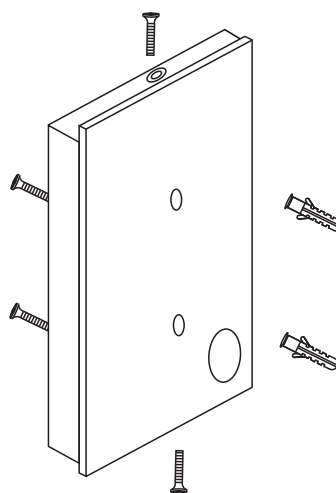

INSTALLATION MANUAL

67132A

100-240V | PAR30 | E27 | 2x75W | IP54 | Die cast

108x108mm

264mm

one
LIGHT

Warnings:

1. Make sure that the product is installed properly before connecting to electricity.
2. Do not cover the fitting.
3. Maintenance and installation should only be carried out by a professional electrician.