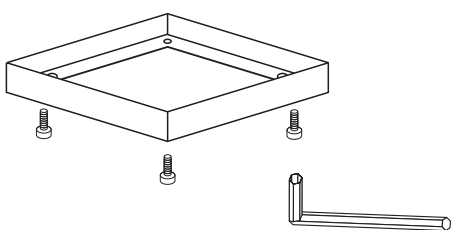

INSTALLATION MANUAL

67132A

100-240V | PAR30 | E27 | 2x75W | IP54 | Die cast

108x108mm

264mm

one
LIGHT

Warnings:

1. Make sure that the product is installed properly before connecting to electricity.
2. Do not cover the fitting.
3. Maintenance and installation should only be carried out by a professional electrician.