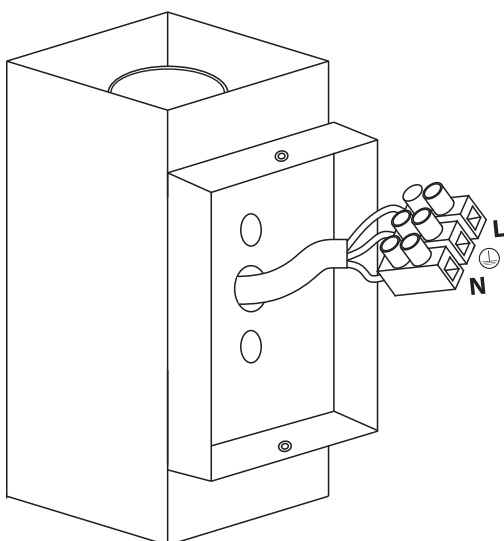

INSTALLATION MANUAL

67132A

100-240V | PAR30 | E27 | 2x75W | IP54 | Die cast

108x108mm

264mm

one
LIGHT

Warnings:

1. Make sure that the product is installed properly before connecting to electricity.
2. Do not cover the fitting.
3. Maintenance and installation should only be carried out by a professional electrician.