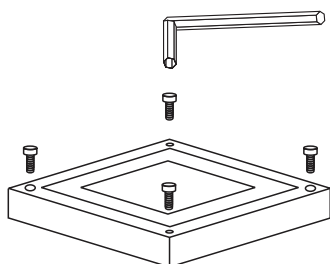

INSTALLATION MANUAL

67132A

100-240V | PAR30 | E27 | 2x75W | IP54 | Die cast

108x108mm

264mm

one
LIGHT

Warnings:

1. Make sure that the product is installed properly before connecting to electricity.
2. Do not cover the fitting.
3. Maintenance and installation should only be carried out by a professional electrician.