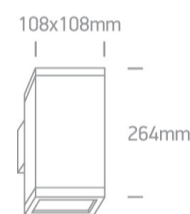

12 Wall &amp; Ceiling&gt;PAR30 Outdoor Wall Cubes Die cast

67132A/W

2X75W PAR30 E27 Die Cast, PAR30 Outdoor Cubes.

Complies with standard EN60598-1 and any other specific standards

## Dimensions

## Physical Specification

Item Group	12 Wall & Ceiling
Family	PAR30 Outdoor Wall Cubes Die cast
Order Code	67132A/W
Colour	White
Material	Die Cast
Shape	Rectangular
Length	108mm
Width	108mm
Height	264mm
Surface Wall	Yes
Indoor	Yes
Outdoor	Yes