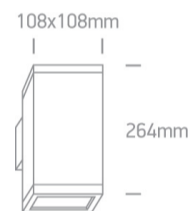

12 Wall & Ceiling>PAR30 Outdoor Wall Cubes Die cast

67132A/G

75W PAR30 E27 Die Cast, PAR30 Outdoor Cubes.

Complies with standard EN60598-1 and any other specific standards

Downloads

Dimensions

Physical Specification

Item Group	12 Wall & Ceiling
Family	PAR30 Outdoor Wall Cubes Die cast
Order Code	67132A/G
Colour	Grey
Material	Die Cast
Shape	Rectangular
Length	108mm
Width	108mm
Height	264mm
Surface Wall	Yes
Indoor	Yes
Outdoor	Yes