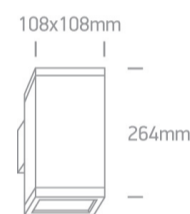

12 Wall & Ceiling>PAR30 Outdoor Wall Cubes Die cast

67132A/B

75W PAR30 E27 Die Cast, PAR30 Outdoor Cubes.

Complies with standard EN60598-1 and any other specific standards

Downloads

Dimensions

Physical Specification

Item Group	12 Wall & Ceiling
Family	PAR30 Outdoor Wall Cubes Die cast
Order Code	67132A/B
Colour	Black
Material	Die Cast
Shape	Rectangular
Length	108mm
Width	108mm
Height	264mm
Surface Wall	Yes
Indoor	Yes
Outdoor	Yes