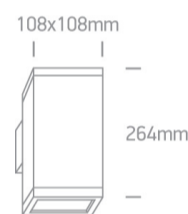

12 Wall & Ceiling>PAR30 Outdoor Wall Cubes Die cast

67132A/AN

75W PAR30 E27 Die Cast, PAR30 Outdoor Cubes.

Complies with standard EN60598-1 and any other specific standards

Downloads

Dimensions

Physical Specification

Item Group	12 Wall & Ceiling
Family	PAR30 Outdoor Wall Cubes Die cast
Order Code	67132A/AN
Colour	Anthracite
Material	Die Cast
Shape	Rectangular
Length	108mm
Width	108mm
Height	264mm
Surface Wall	Yes
Indoor	Yes
Outdoor	Yes