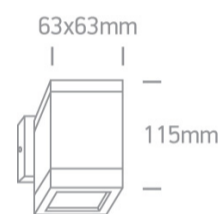

12 Wall &amp; Ceiling&gt;The GU10 Outdoor Cubes Die cast

67130F/W

10W MR16 GU10 Die Cast, GU10 Outdoor Cubes.

Complies with standard EN60598-1 and any other specific standards

## Dimensions

## Physical Specification

Item Group	12 Wall & Ceiling
Family	The GU10 Outdoor Cubes Die cast
Order Code	67130F/W
Colour	White
Material	Die Cast
Shape	Rectangular
Length	63mm
Width	63mm
Height	115mm
Surface Wall	Yes
Indoor	Yes
Outdoor	Yes