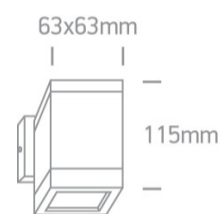

12 Wall & Ceiling>The GU10 Outdoor Cubes Die cast

67130F/G

10W MR16 GU10 Die Cast, GU10 Outdoor Cubes.

Complies with standard EN60598-1 and any other specific standards

Downloads

Dimensions

Physical Specification

Item Group	12 Wall & Ceiling
Family	The GU10 Outdoor Cubes Die cast
Order Code	67130F/G
Colour	Grey
Material	Die Cast
Shape	Rectangular
Length	63mm
Width	63mm
Height	115mm
Surface Wall	Yes
Indoor	Yes
Outdoor	Yes