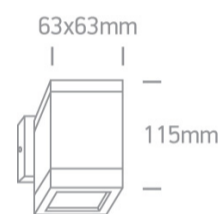

12 Wall & Ceiling>The GU10 Outdoor Cubes Die cast

67130F/BR

10W MR16 GU10 Die Cast, GU10 Outdoor Cubes.

Complies with standard EN60598-1 and any other specific standards

Downloads

Dimensions

Physical Specification

Item Group	12 Wall & Ceiling
Family	The GU10 Outdoor Cubes Die cast
Order Code	67130F/BR
Colour	Rust Brown
Material	Die Cast
Shape	Rectangular
Length	63mm
Width	63mm
Height	115mm
Surface Wall	Yes
Indoor	Yes
Outdoor	Yes