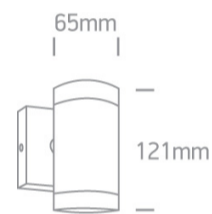

12 Wall & Ceiling>The GU10 Outdoor Wall Cylinders Die cast

67130E/W

35W MR16 GU10 Die Cast, GU10 Outdoor Cylinders.

Complies with standard EN60598-1 and any other specific standards

Downloads

Dimensions

Physical Specification

Item Group	12 Wall & Ceiling
Family	The GU10 Outdoor Wall Cylinders Die cast
Order Code	67130E/W
Colour	White
Material	Die Cast
Shape	Circular
Height	121mm
Diameter	65mm
Surface Wall	Yes
Indoor	Yes
Outdoor	Yes
Adjustable	No