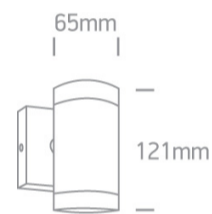

12 Wall &amp; Ceiling&gt;The GU10 Outdoor Wall Cylinders Die cast

**67130E/G**

35W MR16 GU10 Die Cast, GU10 Outdoor Cylinders.

Complies with standard EN60598-1 and any other specific standards

## Dimensions

## Physical Specification

Item Group	12 Wall & Ceiling
Family	The GU10 Outdoor Wall Cylinders Die cast
Order Code	67130E/G
Colour	Grey
Material	Die Cast
Shape	Circular
Height	121mm
Diameter	65mm
Surface Wall	Yes
Indoor	Yes
Outdoor	Yes
Adjustable	No