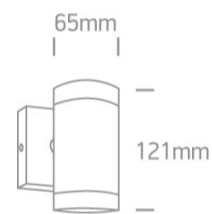

12 Wall &amp; Ceiling&gt;The GU10 Outdoor Wall Cylinders Die cast

**67130E/BR**

35W MR16 GU10 Die Cast, GU10 Outdoor Cylinders.

Complies with standard EN60598-1 and any other specific standards

## Dimensions

## Physical Specification

Item Group	12 Wall & Ceiling
Family	The GU10 Outdoor Wall Cylinders Die cast
Order Code	67130E/BR
Colour	Rust Brown
Material	Die Cast
Shape	Circular
Height	121mm
Diameter	65mm
Surface Wall	Yes
Indoor	Yes
Outdoor	Yes
Adjustable	No