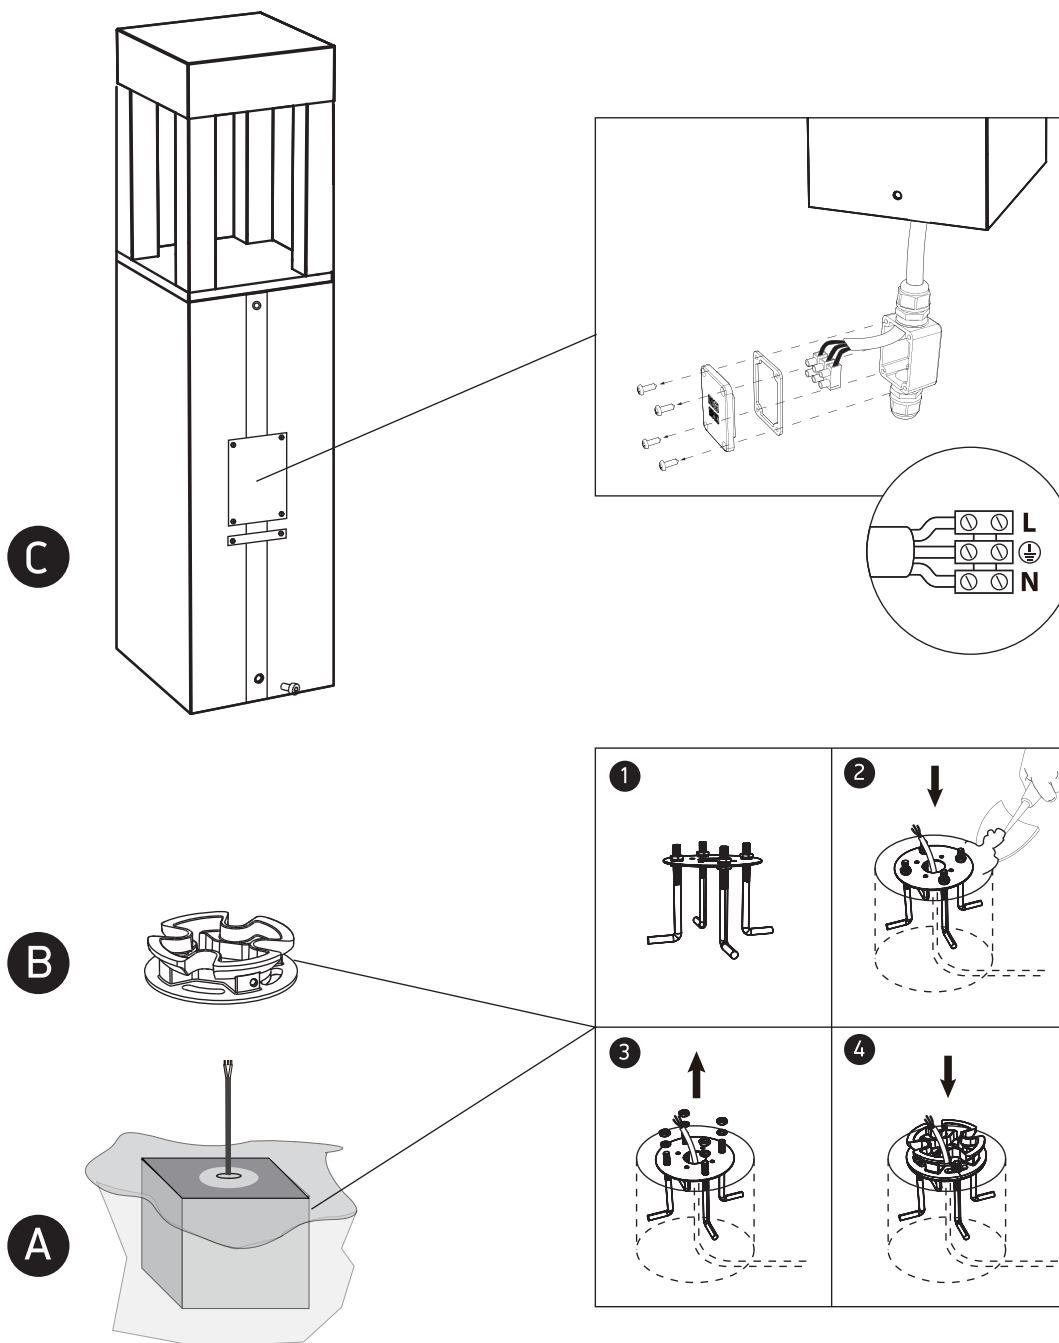

INSTALLATION MANUAL

67506

ecolight

160x160mm

600mm

one
LIGHT

230V | SMD 2835 | 22W | IP65 | Die cast

Complete with 500mA driver.

80
CRI

Warnings:

1. Make sure that the product is installed properly before connecting to electricity.
2. Do not cover the fitting.
3. Maintenance and installation should only be carried out by a professional electrician.