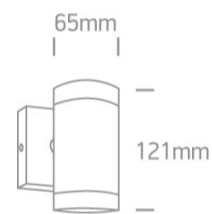

12 Wall & Ceiling>The GU10 Outdoor Wall Cylinders Die cast

67130E/B

35W MR16 GU10 Die Cast, GU10 Outdoor Cylinders.

Complies with standard EN60598-1 and any other specific standards

Downloads

Dimensions

Physical Specification

Item Group	12 Wall & Ceiling
Family	The GU10 Outdoor Wall Cylinders Die cast
Order Code	67130E/B
Colour	Black
Material	Die Cast
Shape	Circular
Height	121mm
Diameter	65mm
Surface Wall	Yes
Indoor	Yes
Outdoor	Yes
Adjustable	No