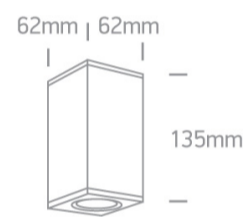

12 Wall & Ceiling>The GU10 Outdoor Cube Lights

67130DD/W

35W, GU10 MR16 Dark Light ceiling outdoor cube, IP54.

Complies with standard EN60598-1 and any other specific standards.

Downloads

Dimensions

Physical Specification

Item Group	12 Wall & Ceiling
Family	The GU10 Outdoor Cube Lights
Order Code	67130DD/W
Colour	White
Material	Aluminium
Diffuser Material	Glass
Shape	Rectangular
Length	62mm
Width	62mm
Height	135mm
Surface Ceiling	Yes
Indoor	Yes

Yes

Packing Info

Box Length

7cm

Box Width

7cm

Box Height

15cm