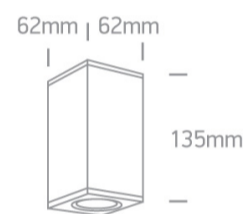

12 Wall & Ceiling>The GU10 Outdoor Cube Lights

67130DD/AN

35W, GU10 MR16 Dark Light ceiling outdoor cube, IP54.

Complies with standard EN60598-1 and any other specific standards.

Downloads

Dimensions

Physical Specification

Item Group	12 Wall & Ceiling
Family	The GU10 Outdoor Cube Lights
Order Code	67130DD/AN
Colour	Anthracite
Material	Aluminium
Diffuser Material	Glass
Shape	Rectangular
Length	62mm
Width	62mm
Height	135mm
Surface Ceiling	Yes
Indoor	Yes

Yes

Packing Info

Box Length

7cm

Box Width

7cm

Box Height

15cm