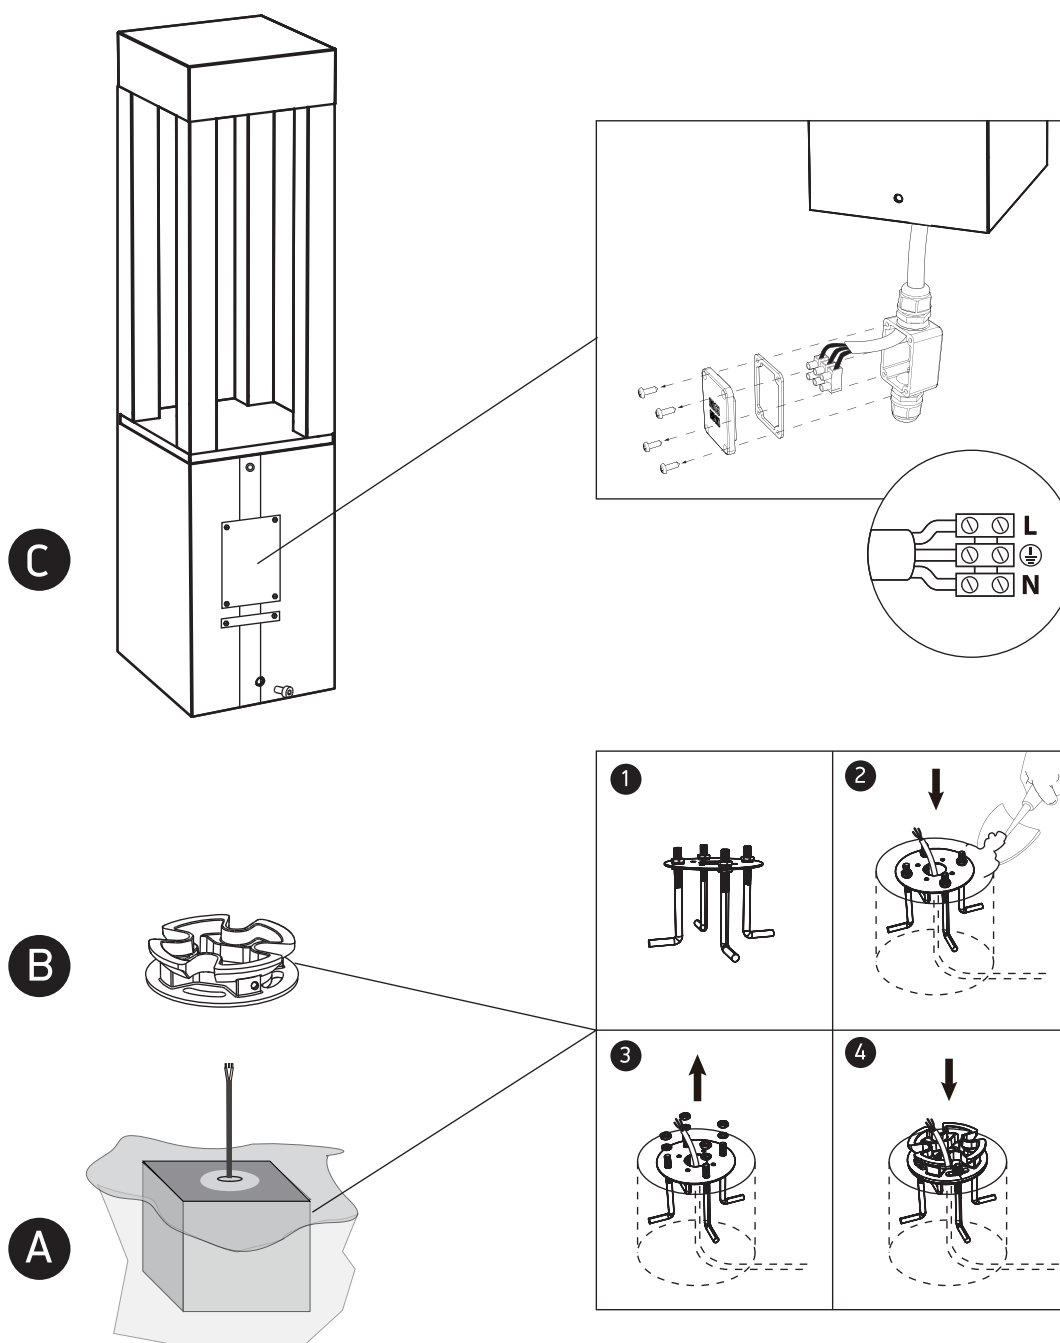

INSTALLATION MANUAL

67504

ecolight

160x160mm

600mm

230V | SMD 2835 | 22W | IP65 | Die cast

Complete with 500mA driver.

80
CRI
one
LIGHT

Warnings:

1. Make sure that the product is installed properly before connecting to electricity.
2. Do not cover the fitting.
3. Maintenance and installation should only be carried out by a professional electrician.