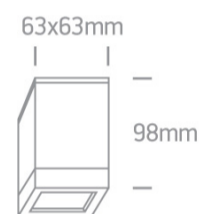

12 Wall & Ceiling>The GU10 Outdoor Cube Lights

67130D/W

35W MR16 GU10 Die Cast, GU10 Outdoor Cubes.

Complies with standard EN60598-1 and any other specific standards

Downloads

Dimensions

Physical Specification

Item Group	12 Wall & Ceiling
Family	The GU10 Outdoor Cube Lights
Order Code	67130D/W
Colour	White
Material	Die Cast
Shape	Circular
Surface Ceiling	Yes
Indoor	Yes
Outdoor	Yes
Adjustable	No

Electrical Characteristics