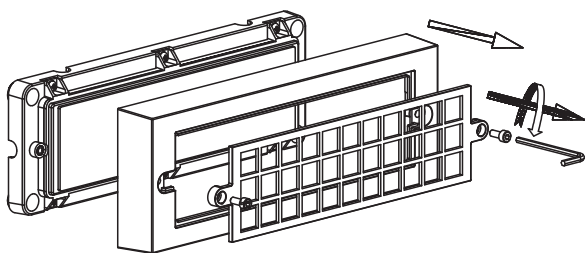

INSTALLATION MANUAL

67502C

ecolight

80
CRI

one
LIGHT

230V | SMD 2835 | 6W | IP65 | ABS + PC
AC LED.

A

B