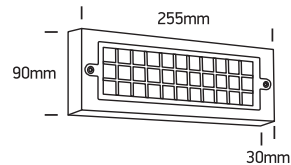

INSTALLATION MANUAL

67502C

ecolight

80
CRI

one
LIGHT

230V | SMD 2835 | 6W | IP65 | ABS + PC
AC LED.

A

B