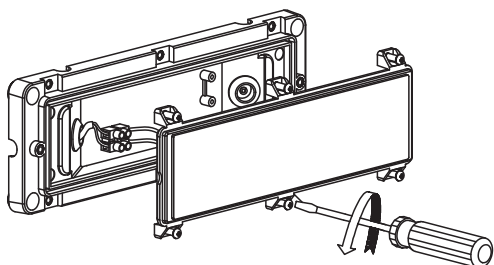

INSTALLATION MANUAL

67502C

ecolight

80
CRI

one
LIGHT

230V | SMD 2835 | 6W | IP65 | ABS + PC
AC LED.

A

B

C

D

E

F

Warnings:

1. Make sure that the product is installed properly before connecting to electricity.
2. Do not cover the fitting.
3. Maintenance and installation should only be carried out by a professional electrician.