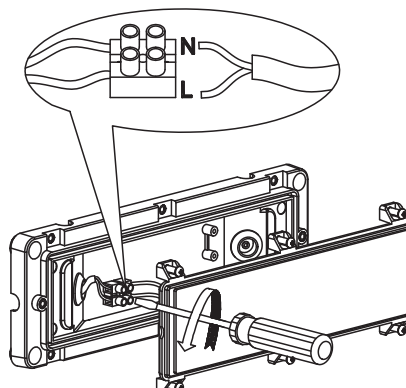

INSTALLATION MANUAL

67502C

ecolight

80
CRI

one
LIGHT

230V | SMD 2835 | 6W | IP65 | ABS + PC
AC LED.

A

B

C

D

E

F

Warnings:

1. Make sure that the product is installed properly before connecting to electricity.
2. Do not cover the fitting.
3. Maintenance and installation should only be carried out by a professional electrician.