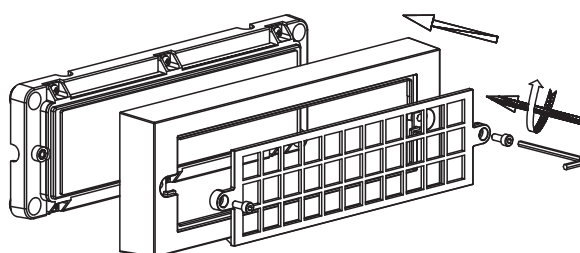

INSTALLATION MANUAL

67502C

ecolight

80
CRI

one
LIGHT

230V | SMD 2835 | 6W | IP65 | ABS + PC
AC LED.

A

B

C

D

E

F

Warnings:

1. Make sure that the product is installed properly before connecting to electricity.
2. Do not cover the fitting.
3. Maintenance and installation should only be carried out by a professional electrician.