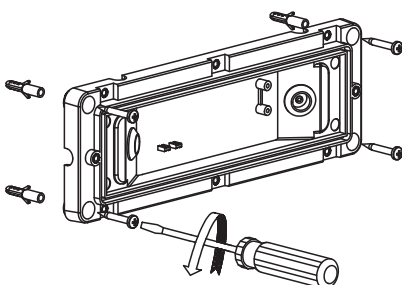

INSTALLATION MANUAL

67502C

ecolight

80
CRI

one
LIGHT

230V | SMD 2835 | 6W | IP65 | ABS + PC
AC LED.

A

B

C

D

E

F

Warnings:

1. Make sure that the product is installed properly before connecting to electricity.
2. Do not cover the fitting.
3. Maintenance and installation should only be carried out by a professional electrician.