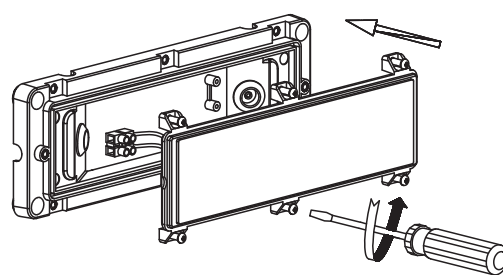

INSTALLATION MANUAL

67502C

ecolight

80
CRI

one
LIGHT

230V | SMD 2835 | 6W | IP65 | ABS + PC
AC LED.

A

B