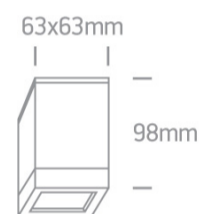

12 Wall & Ceiling>The GU10 Outdoor Cube Lights

67130D/G

35W MR16 GU10 Die Cast, GU10 Outdoor Cubes.

Complies with standard EN60598-1 and any other specific standards

Downloads

Dimensions

Physical Specification

Item Group	12 Wall & Ceiling
Family	The GU10 Outdoor Cube Lights
Order Code	67130D/G
Colour	Grey
Material	Die Cast
Shape	Circular
Surface Ceiling	Yes
Indoor	Yes
Outdoor	Yes
Adjustable	No

Electrical Characteristics