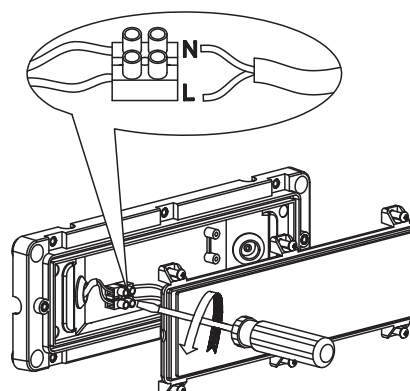

INSTALLATION MANUAL

67502C

ecolight

80
CRI

one
LIGHT

230V | SMD 2835 | 6W | IP65 | ABS + PC
AC LED.

A

B

C

D

E

F

Warnings:

1. Make sure that the product is installed properly before connecting to electricity.
2. Do not cover the fitting.
3. Maintenance and installation should only be carried out by a professional electrician.