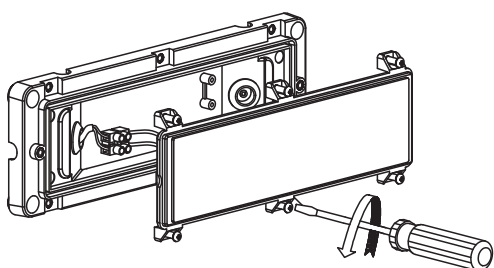

INSTALLATION MANUAL

67502C

ecolight

80
CRI

one
LIGHT

230V | SMD 2835 | 6W | IP65 | ABS + PC
AC LED.

A

B

C

D

E

F

Warnings:

1. Make sure that the product is installed properly before connecting to electricity.
2. Do not cover the fitting.
3. Maintenance and installation should only be carried out by a professional electrician.