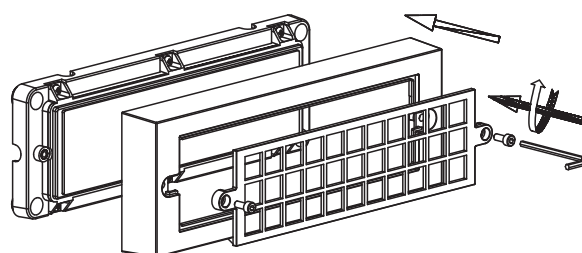

INSTALLATION MANUAL

67502C

ecolight

80
CRI

one
LIGHT

230V | SMD 2835 | 6W | IP65 | ABS + PC
AC LED.

A

B

C

D

E

F

Warnings:

1. Make sure that the product is installed properly before connecting to electricity.
2. Do not cover the fitting.
3. Maintenance and installation should only be carried out by a professional electrician.