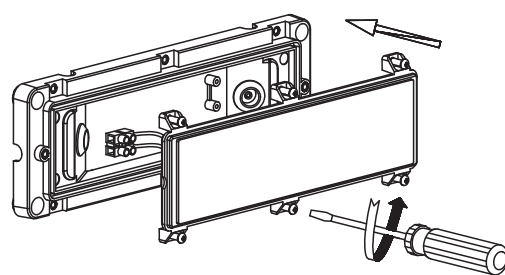

INSTALLATION MANUAL

67502C

ecolight

80
CRI

one
LIGHT

230V | SMD 2835 | 6W | IP65 | ABS + PC
AC LED.

A

B